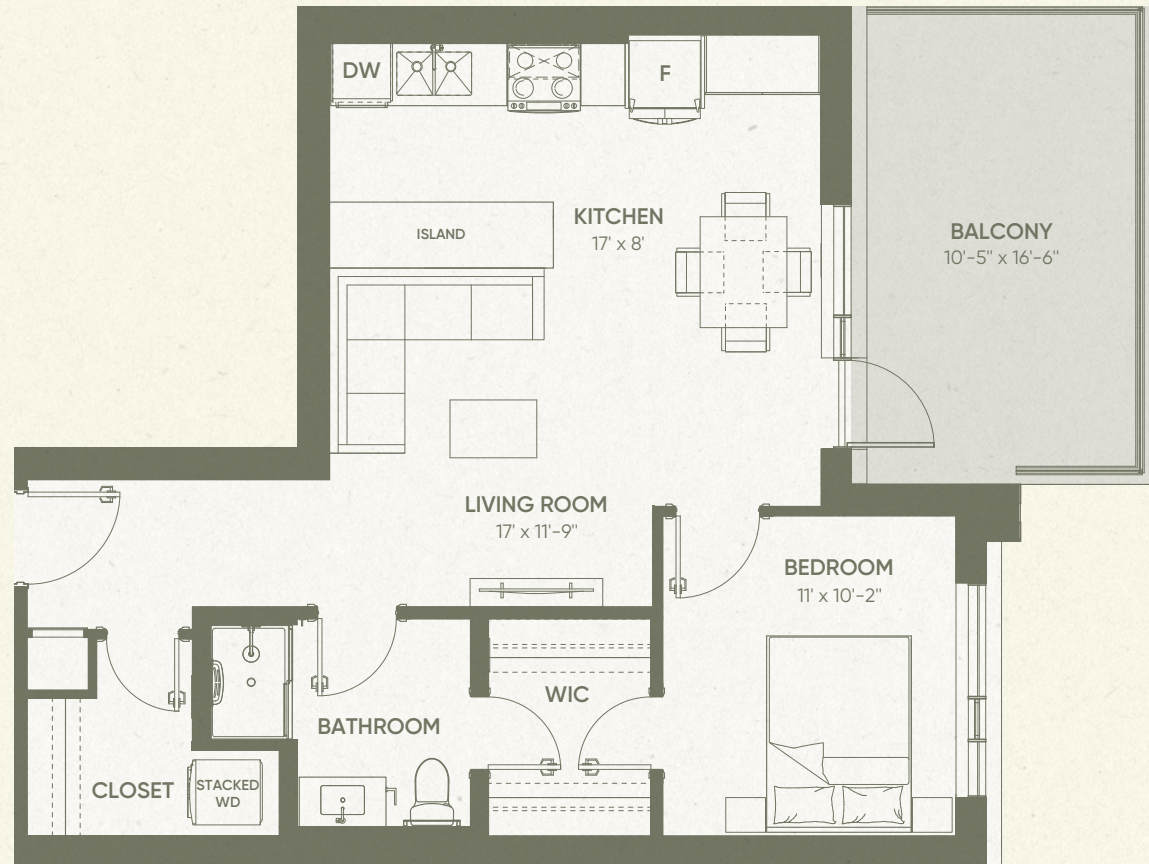

Live in
the Now.

POISE

1 BED 1 BATH

Indoor living space
744 SQFT

Outdoor living space
173 SQFT

Available on floors
1

The Now West

The Now East

The Now West

The Now East

Floor plan depicts layouts for the West Tower. Layout is mirrored for the same suite type in East Tower. Interior and exterior configuration may vary by floor and specifications are subject to change without notice. See a sales representative for further information. E. & O. E.